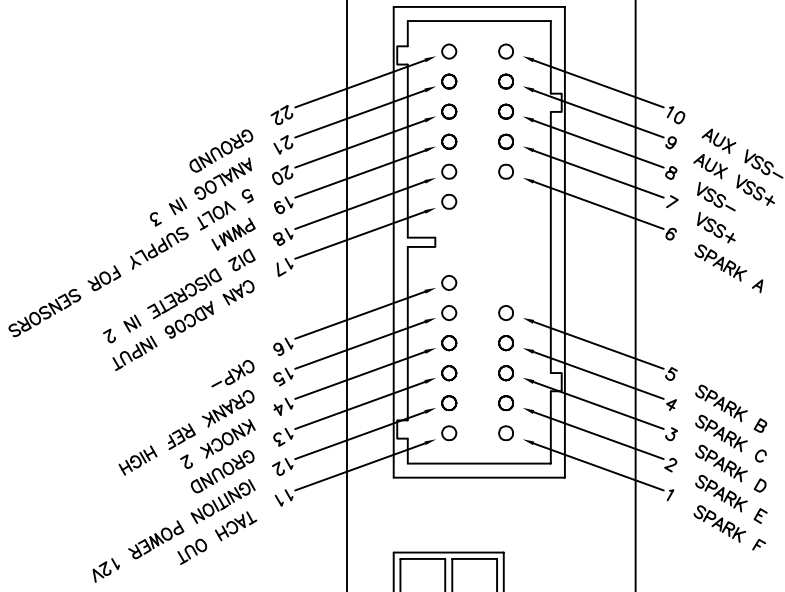

22-PIN CONNECTOR

WB

USB

TERMINAL STRIP

MAP PORT

5/32 (4MM)
ID HOSE