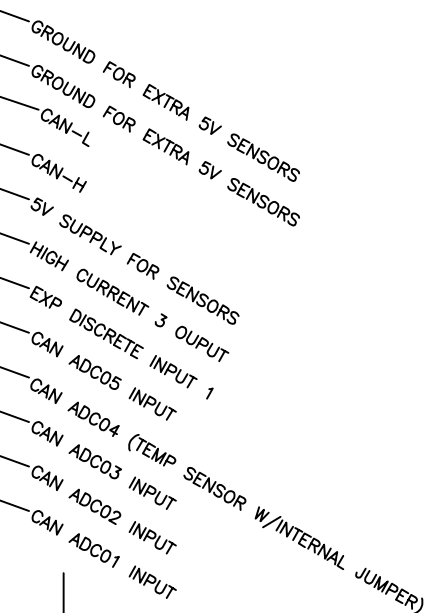

22-PIN CONNECTOR

WB

USB

TERMINAL STRIP

MAP PORT

5/32 (4MM)
ID HOSE